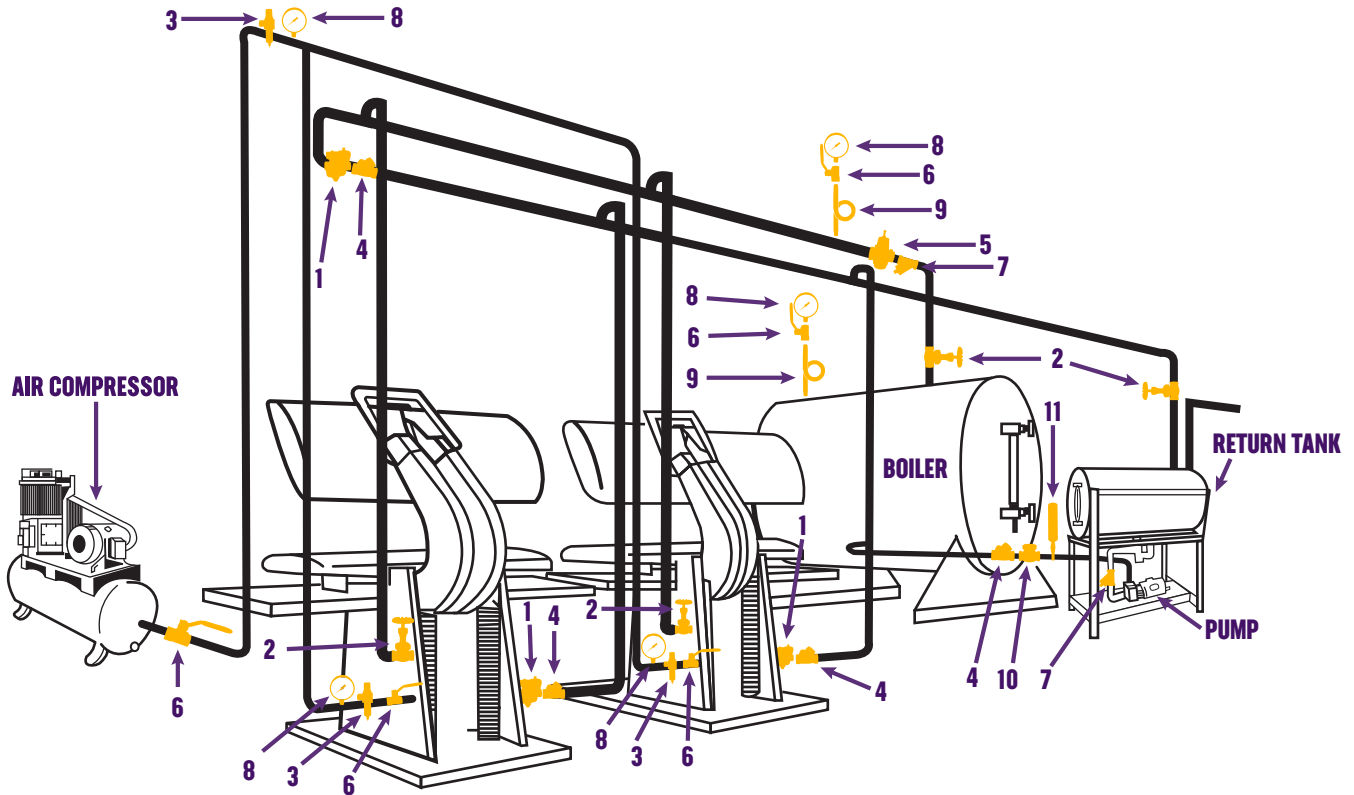

STEAM SYSTEM SETUP

Installation Check List
 All materials are available from stock.

Other items:
 Teflon Tape: TAP-
 Pumps: PUMP-
 Blow Down Valve: BDV-
 Thread Sealant: PRT-430